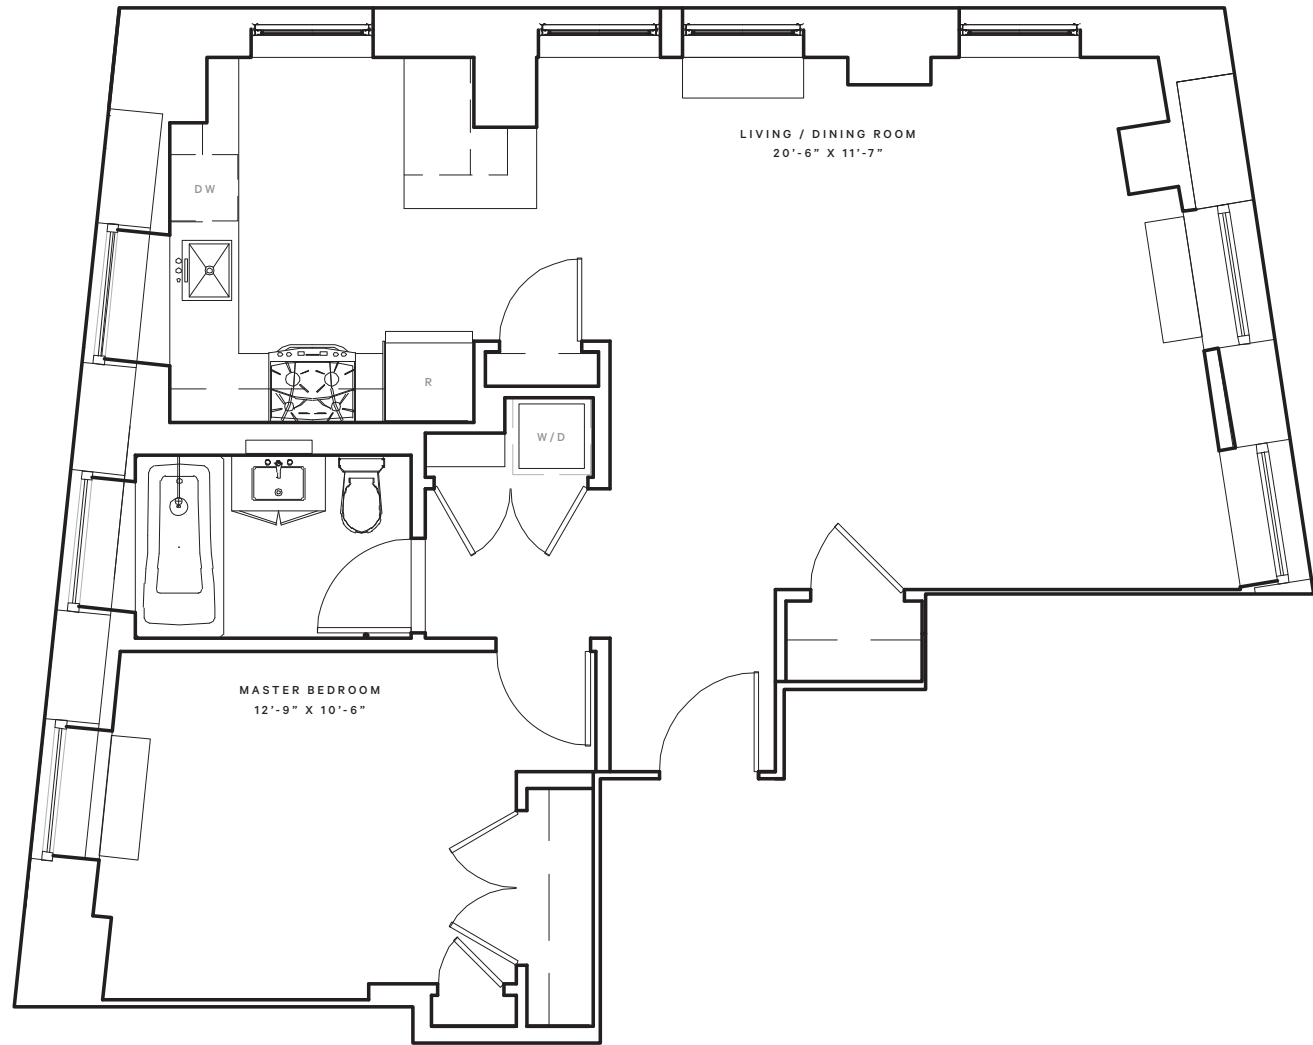

THE
**BROAD
EXCHANGE**
BUILDING

A

FLOORS
6, 8, 10, 12, 15, 17, 19, 21

**1-BED
1-BATH**

RESIDENCE FEATURES

- Spacious Floor Plans
- Premium Hardwood Floors
- Soaring Ceilings up to 13½ Feet
- In-Home Washer & Dryer
- Caesarstone Quartz Kitchen Countertops
- Lazza Crystalized Glass Bartops in Most Homes
- Premium Stainless Steel and Integrated Appliances
- Glass Bathroom Wall Tiles
- Full-Size Soaking Tubs
- Waterworks Bathroom Fixtures
- Recessed Mirrored Medicine Cabinets

BUILDING AMENITIES

- Attended Lobby
- On-Site Concierge Service
- Resident Lounge With Wifi
- Catering Kitchen
- Landscaped Rooftop Terrace & Outdoor Kitchen
- State-of-the-Art Fitness Center & Yoga Room
- Game Room
- Multi-Sport Simulator
- Children's Playroom & Outdoor Play Terrace
- Dog Grooming Spa

25 Broad Street, New York, NY 10004
info@broadexchangebuilding.com | 212 706 2000
broadexchangebuilding.com