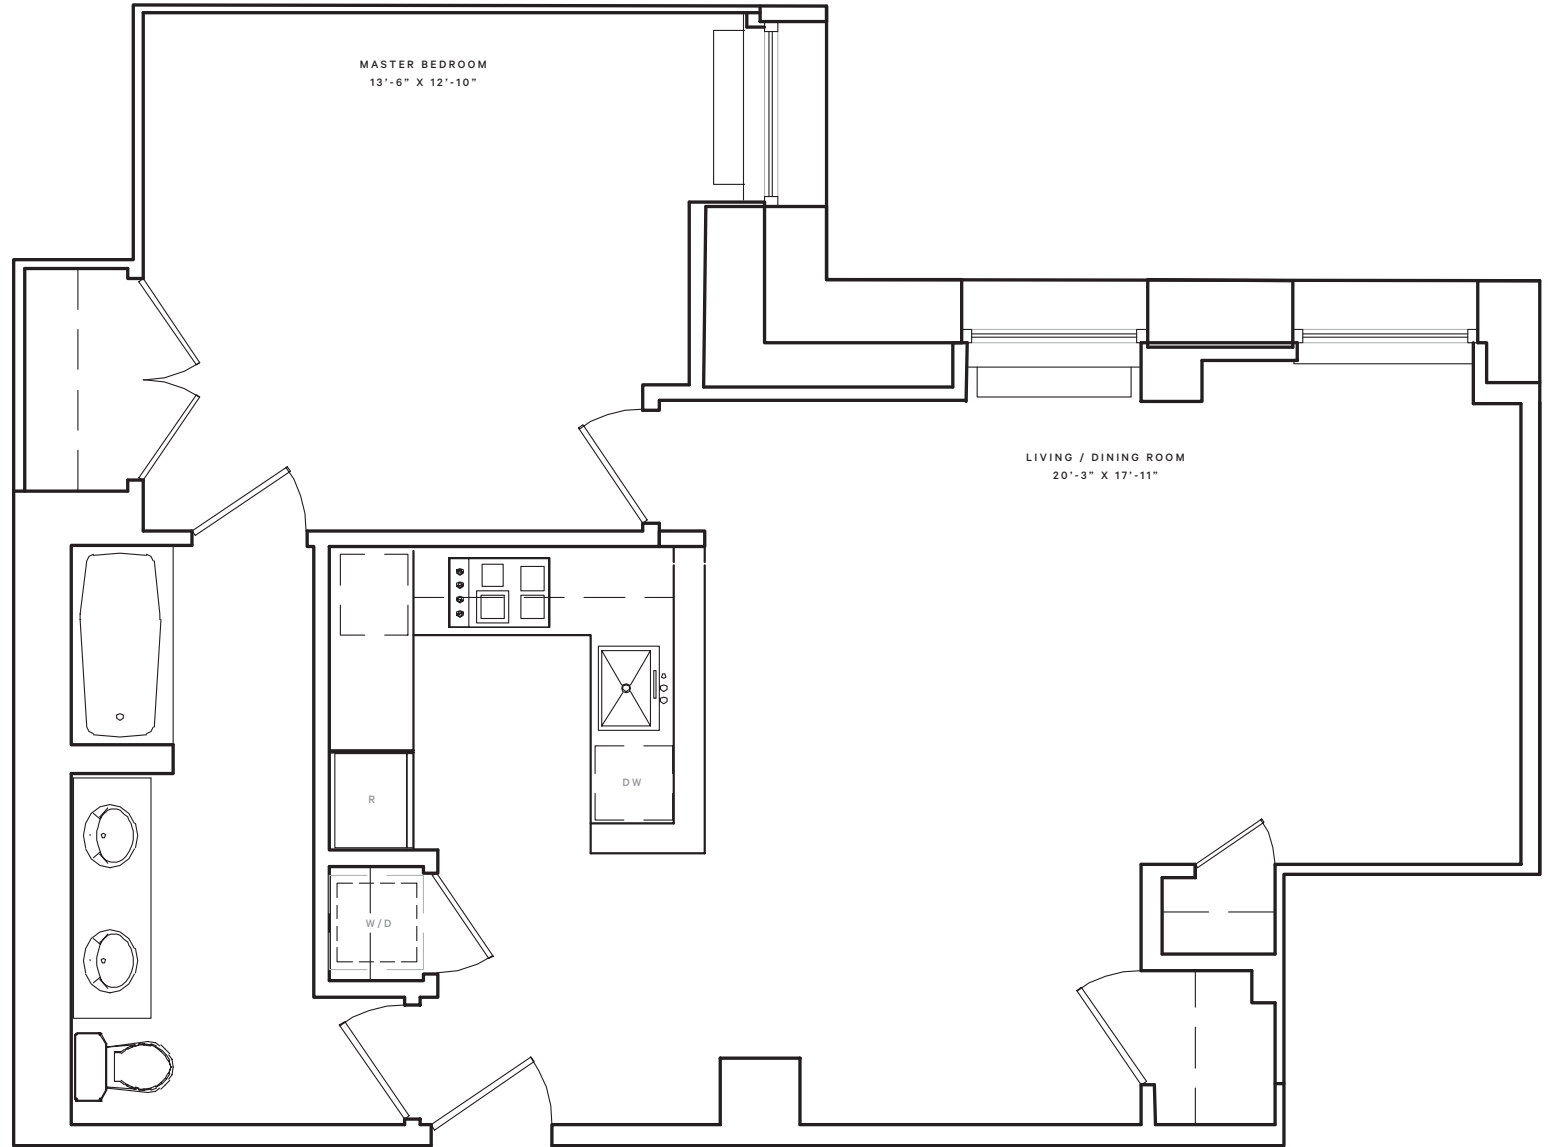

THE
**BROAD
EXCHANGE**
BUILDING

E

FLOORS
5-14

**1-BED
1-BATH**

RESIDENCE FEATURES

- Spacious Floor Plans
- Premium Hardwood Floors
- Soaring Ceilings up to 13½ Feet
- In-Home Washer & Dryer
- Caesarstone Quartz Kitchen Countertops
- Lazza Crystalized Glass Bartops in Most Homes
- Premium Stainless Steel and Integrated Appliances
- Glass Bathroom Wall Tiles
- Full-Size Soaking Tubs
- Waterworks Bathroom Fixtures
- Recessed Mirrored Medicine Cabinets

BUILDING AMENITIES

- Attended Lobby
- On-Site Concierge Service
- Resident Lounge With Wifi
- Catering Kitchen
- Landscaped Rooftop Terrace & Outdoor Kitchen
- State-of-the-Art Fitness Center & Yoga Room
- Game Room
- Multi-Sport Simulator
- Children's Playroom & Outdoor Play Terrace
- Dog Grooming Spa

25 Broad Street, New York, NY 10004
info@broadexchangebuilding.com | 212 706 2000
broadexchangebuilding.com