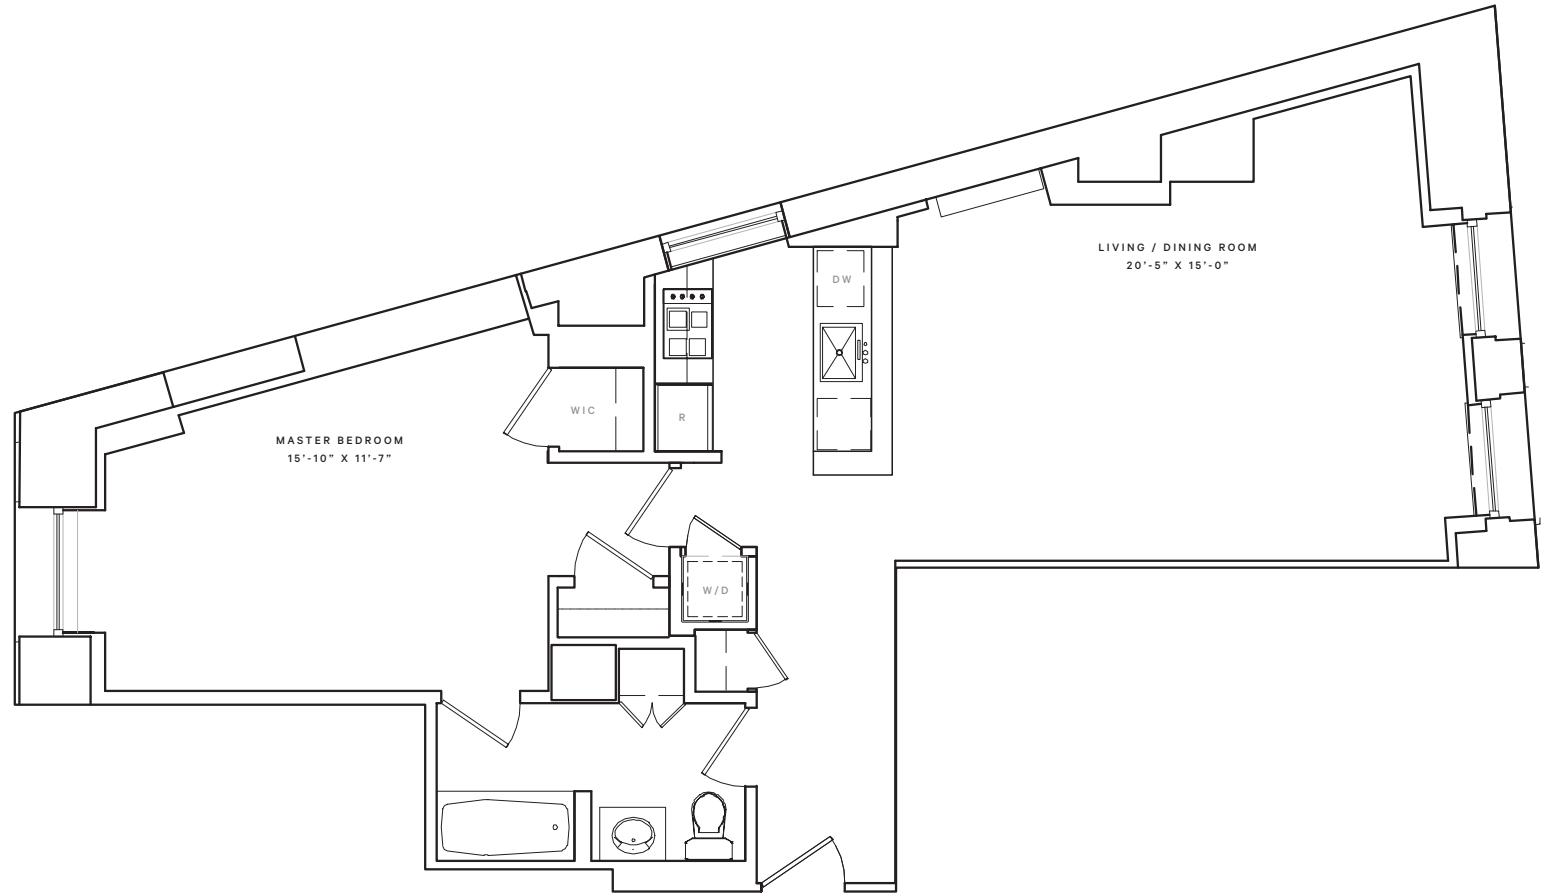

THE
**BROAD
EXCHANGE**
BUILDING

F
FLOOR
8

**1-BED
1-BATH**

RESIDENCE FEATURES

- Spacious Floor Plans
- Premium Hardwood Floors
- Soaring Ceilings up to 13½ Feet
- In-Home Washer & Dryer
- Caesarstone Quartz Kitchen Countertops
- Lazza Crystalized Glass Bartops in Most Homes
- Premium Stainless Steel and Integrated Appliances
- Glass Bathroom Wall Tiles
- Full-Size Soaking Tubs
- Waterworks Bathroom Fixtures
- Recessed Mirrored Medicine Cabinets

BUILDING AMENITIES

- Attended Lobby
- On-Site Concierge Service
- Resident Lounge With Wifi
- Catering Kitchen
- Landscaped Rooftop Terrace & Outdoor Kitchen
- State-of-the-Art Fitness Center & Yoga Room
- Game Room
- Multi-Sport Simulator
- Children's Playroom & Outdoor Play Terrace
- Dog Grooming Spa

25 Broad Street, New York, NY 10004
info@broadexchangebuilding.com | 212 706 2000
broadexchangebuilding.com