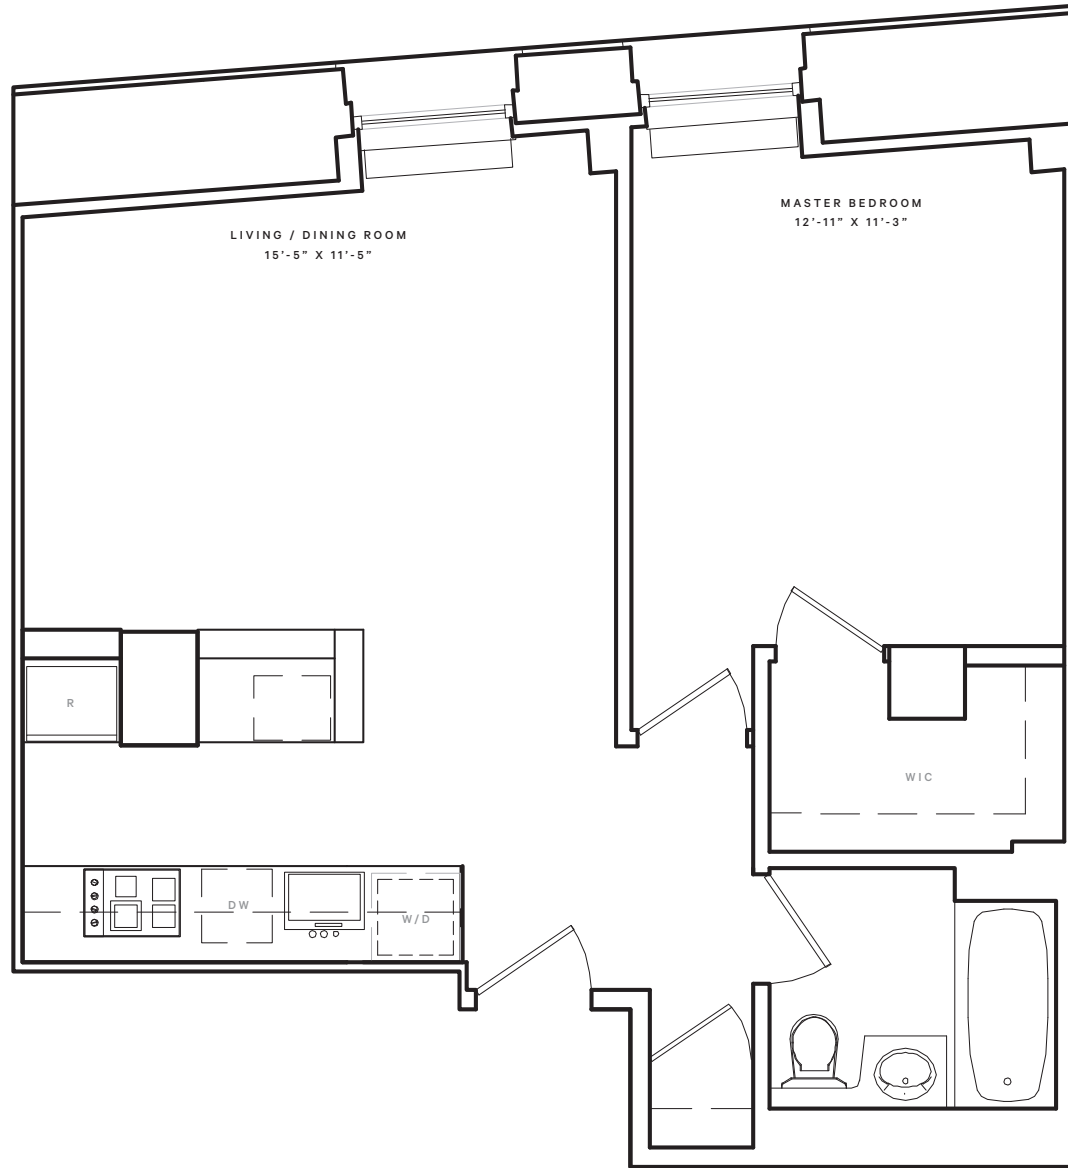

THE
**BROAD
EXCHANGE**
BUILDING

G

FLOORS
4-14

**1-BED
1-BATH**

RESIDENCE FEATURES

- Spacious Floor Plans
- Premium Hardwood Floors
- Soaring Ceilings up to 13½ Feet
- In-Home Washer & Dryer
- Caesarstone Quartz Kitchen Countertops
- Lazza Crystalized Glass Bartops in Most Homes
- Premium Stainless Steel and Integrated Appliances
- Glass Bathroom Wall Tiles
- Full-Size Soaking Tubs
- Waterworks Bathroom Fixtures
- Recessed Mirrored Medicine Cabinets

BUILDING AMENITIES

- Attended Lobby
- On-Site Concierge Service
- Resident Lounge With Wifi
- Catering Kitchen
- Landscaped Rooftop Terrace & Outdoor Kitchen
- State-of-the-Art Fitness Center & Yoga Room
- Game Room
- Multi-Sport Simulator
- Children's Playroom & Outdoor Play Terrace
- Dog Grooming Spa

25 Broad Street, New York, NY 10004
info@broadexchangebuilding.com | 212 706 2000
broadexchangebuilding.com

LCOR

THE ALMANAC GROUP

REBNY
REAL ESTATE BOARD OF NEW YORK