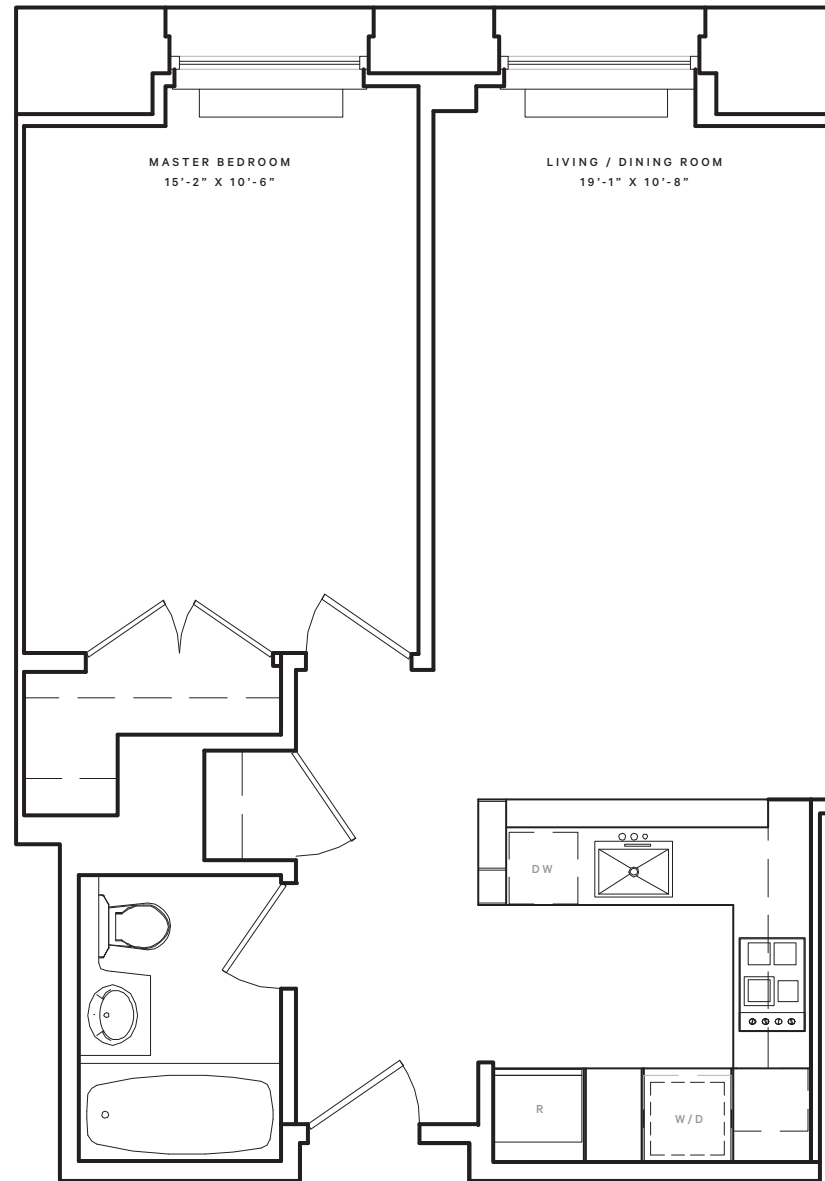

THE
**BROAD
EXCHANGE**
BUILDING

L
FLOOR
4

**1-BED
1-BATH**

RESIDENCE FEATURES

- Spacious Floor Plans
- Premium Hardwood Floors
- Soaring Ceilings up to 13½ Feet
- In-Home Washer & Dryer
- Caesarstone Quartz Kitchen Countertops
- Lazza Crystalized Glass Bartops in Most Homes
- Premium Stainless Steel and Integrated Appliances
- Glass Bathroom Wall Tiles
- Full-Size Soaking Tubs
- Waterworks Bathroom Fixtures
- Recessed Mirrored Medicine Cabinets

BUILDING AMENITIES

- Attended Lobby
- On-Site Concierge Service
- Resident Lounge With Wifi
- Catering Kitchen
- Landscaped Rooftop Terrace & Outdoor Kitchen
- State-of-the-Art Fitness Center & Yoga Room
- Game Room
- Multi-Sport Simulator
- Children's Playroom & Outdoor Play Terrace
- Dog Grooming Spa

25 Broad Street, New York, NY 10004
info@broadexchangebuilding.com | 212 706 2000
broadexchangebuilding.com

LCOR

THE MANHATTAN BUILDERS

REBNY
REAL ESTATE BOARD OF NEW YORK