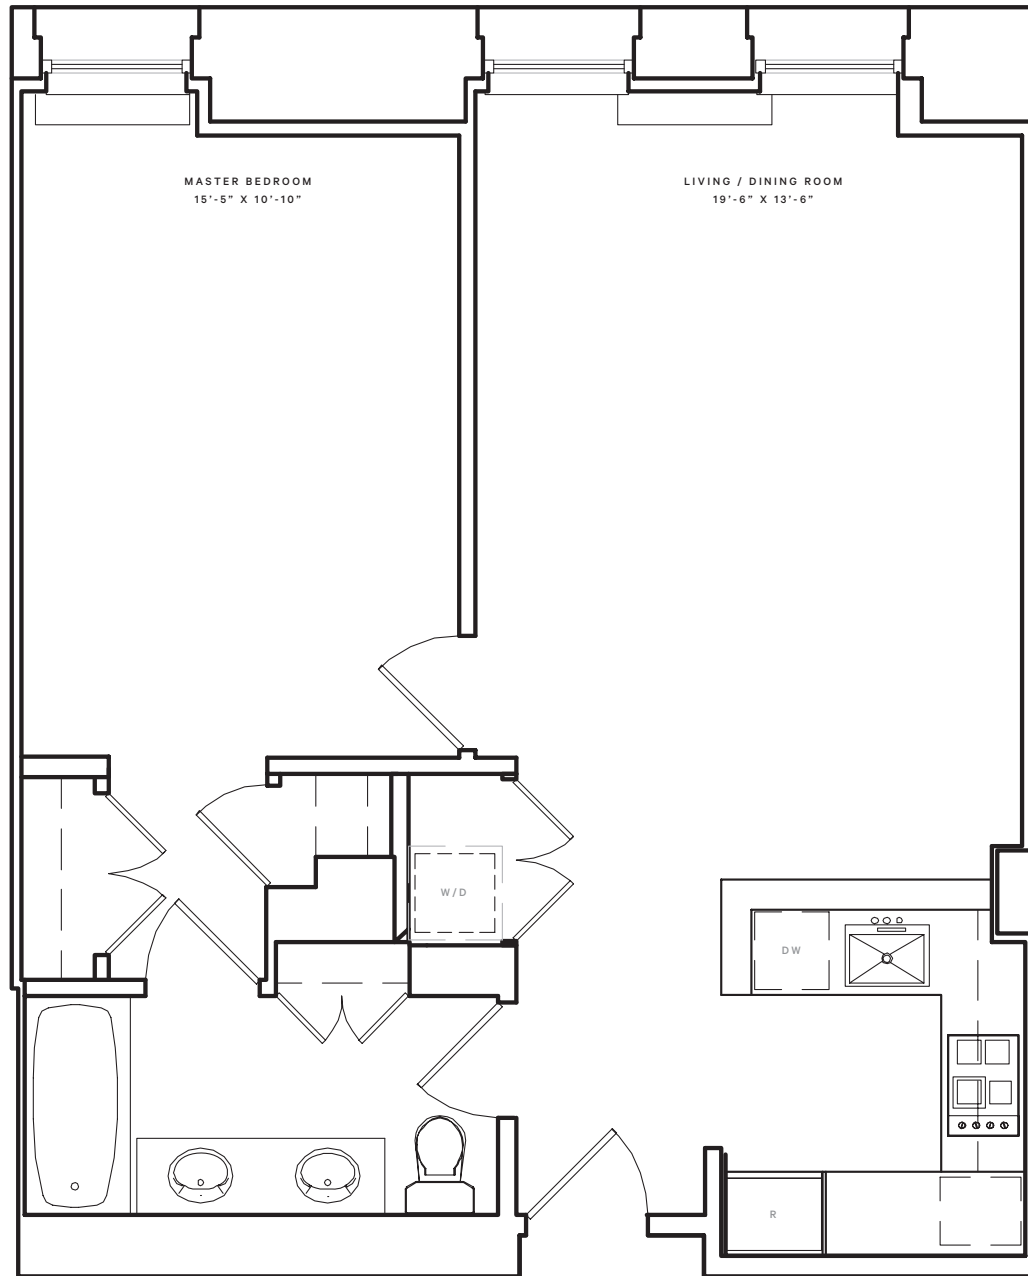

THE
**BROAD
EXCHANGE**
BUILDING

N

FLOORS
5-19

**1-BED
1-BATH**

RESIDENCE FEATURES

- Spacious Floor Plans
- Premium Hardwood Floors
- Soaring Ceilings up to 13½ Feet
- In-Home Washer & Dryer
- Caesarstone Quartz Kitchen Countertops
- Lazza Crystalized Glass Bartops in Most Homes
- Premium Stainless Steel and Integrated Appliances
- Glass Bathroom Wall Tiles
- Full-Size Soaking Tubs
- Waterworks Bathroom Fixtures
- Recessed Mirrored Medicine Cabinets

BUILDING AMENITIES

- Attended Lobby
- On-Site Concierge Service
- Resident Lounge With Wifi
- Catering Kitchen
- Landscaped Rooftop Terrace & Outdoor Kitchen
- State-of-the-Art Fitness Center & Yoga Room
- Game Room
- Multi-Sport Simulator
- Children's Playroom & Outdoor Play Terrace
- Dog Grooming Spa

25 Broad Street, New York, NY 10004
info@broadexchangebuilding.com | 212 706 2000
broadexchangebuilding.com

LCOR

THE MANHATTAN BUILDERS

REBNY
REAL ESTATE BOARD OF NEW YORK